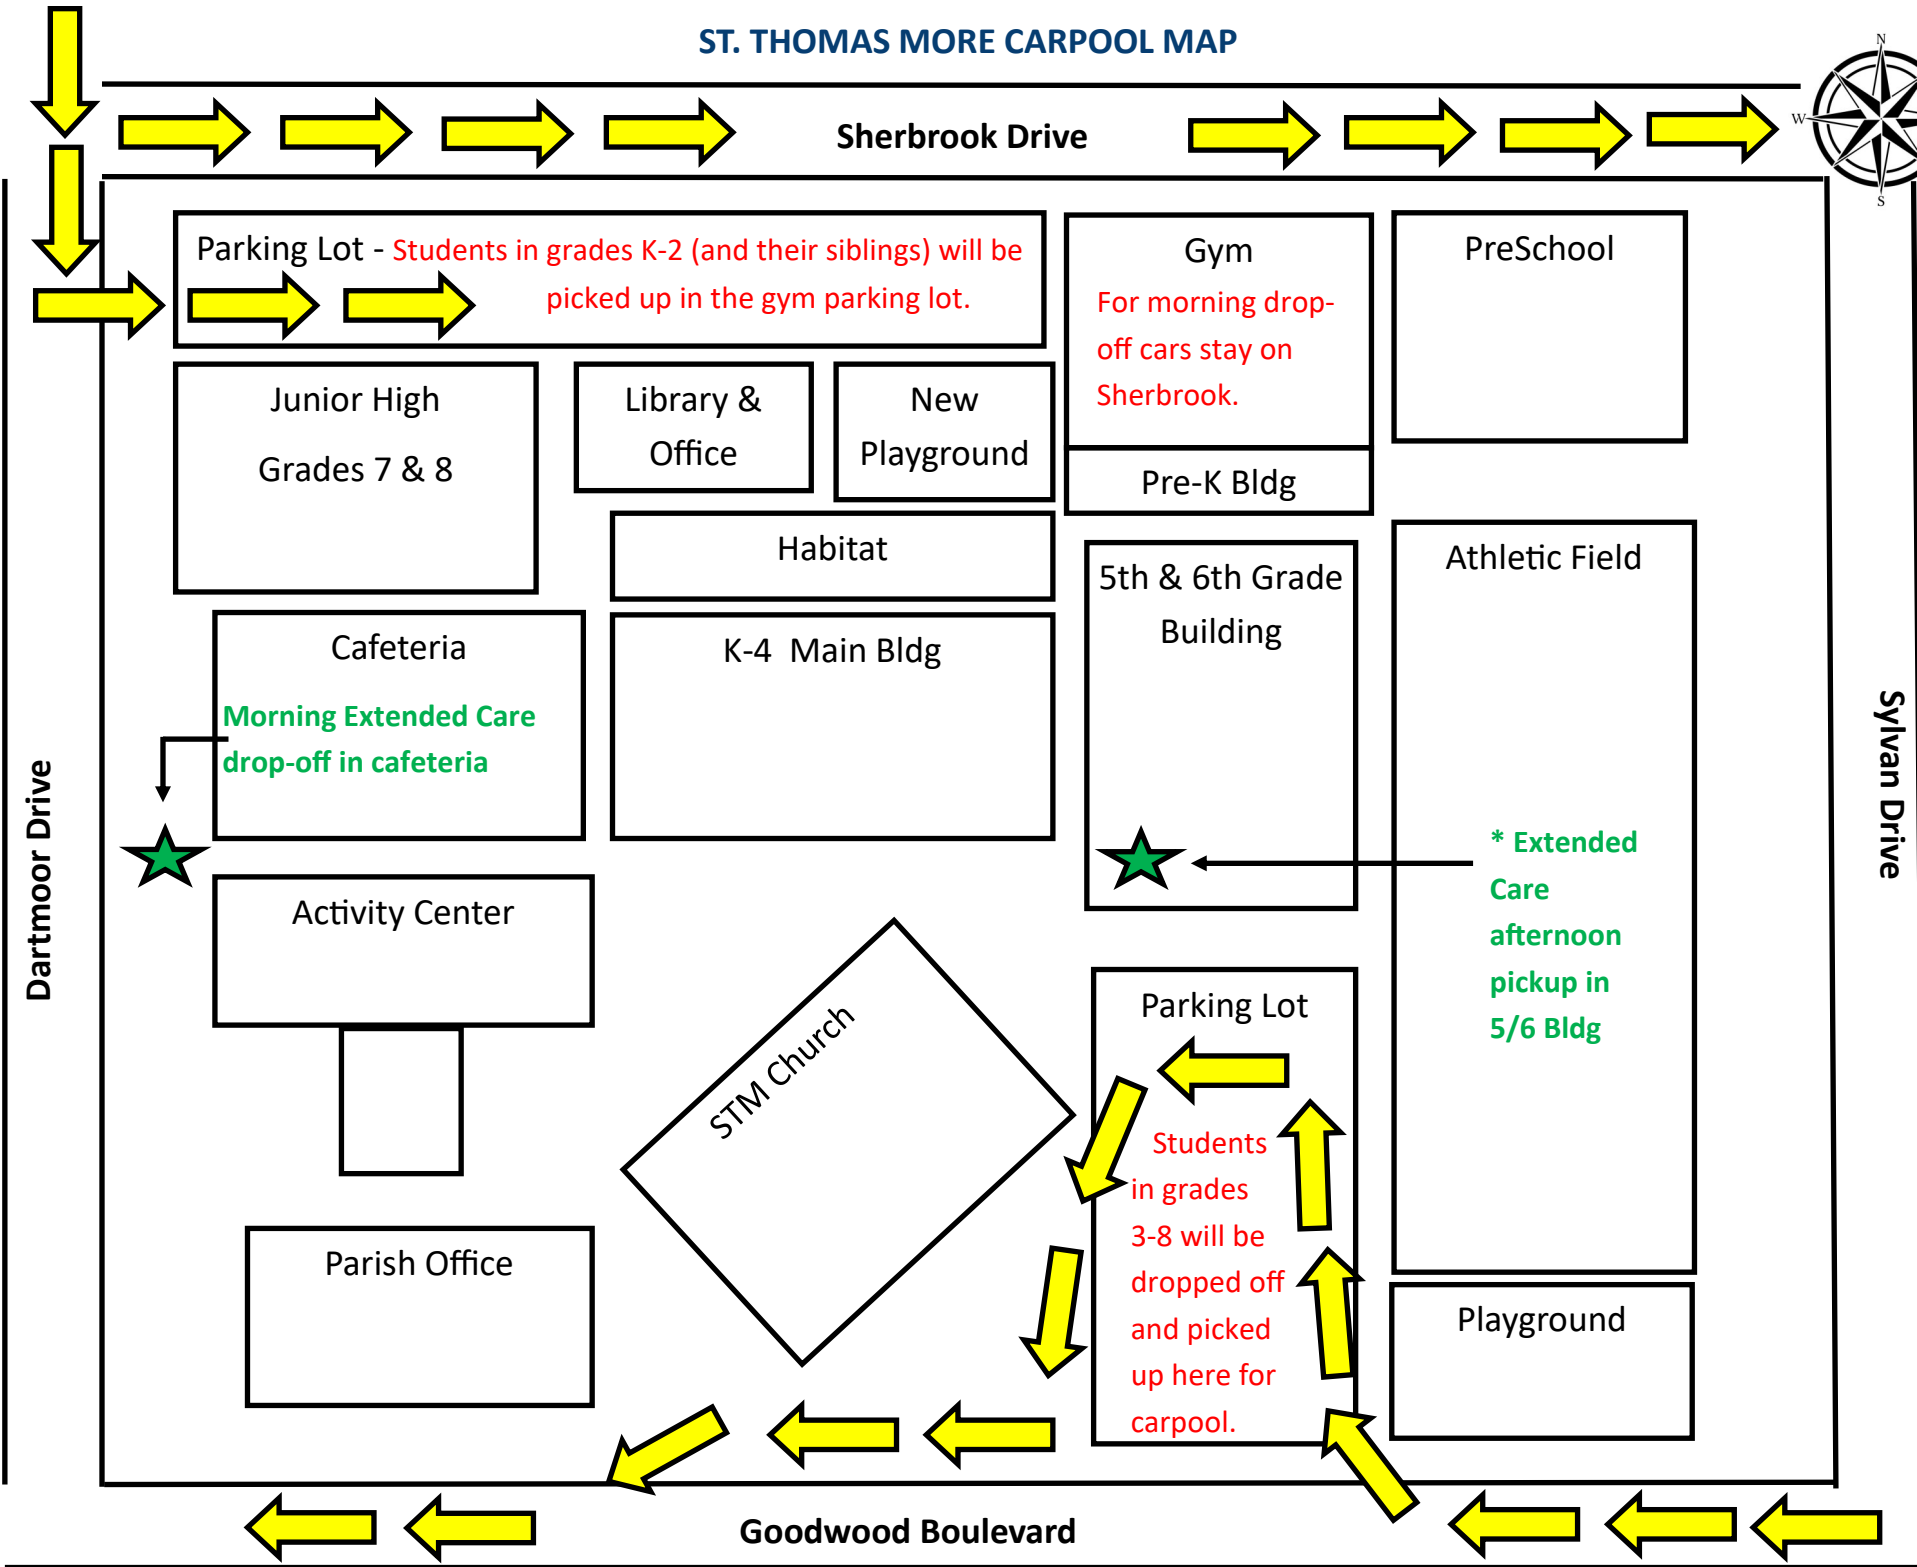

ST. THOMAS MORE CARPOOL MAP

Parking Lot - Students in grades K-2 (and their siblings) will be picked up in the gym parking lot.

Gym
For morning drop-off cars stay on Sherbrook.

PreSchool

Junior High
Grades 7 & 8

Library & Office

New
Playground

Pre-K Bldg

Habitat

5th & 6th Grade
Building

Athletic Field

Cafeteria
Morning Extended Care
drop-off in cafeteria

K-4 Main Bldg

Activity Center

STM Church

Parking Lot
Students in grades 3-8 will be dropped off and picked up here for carpool.

Playground

Parish Office

← ←

Goodwood Boulevard

← ← ←

Dartmoor Drive

Sylvan Drive